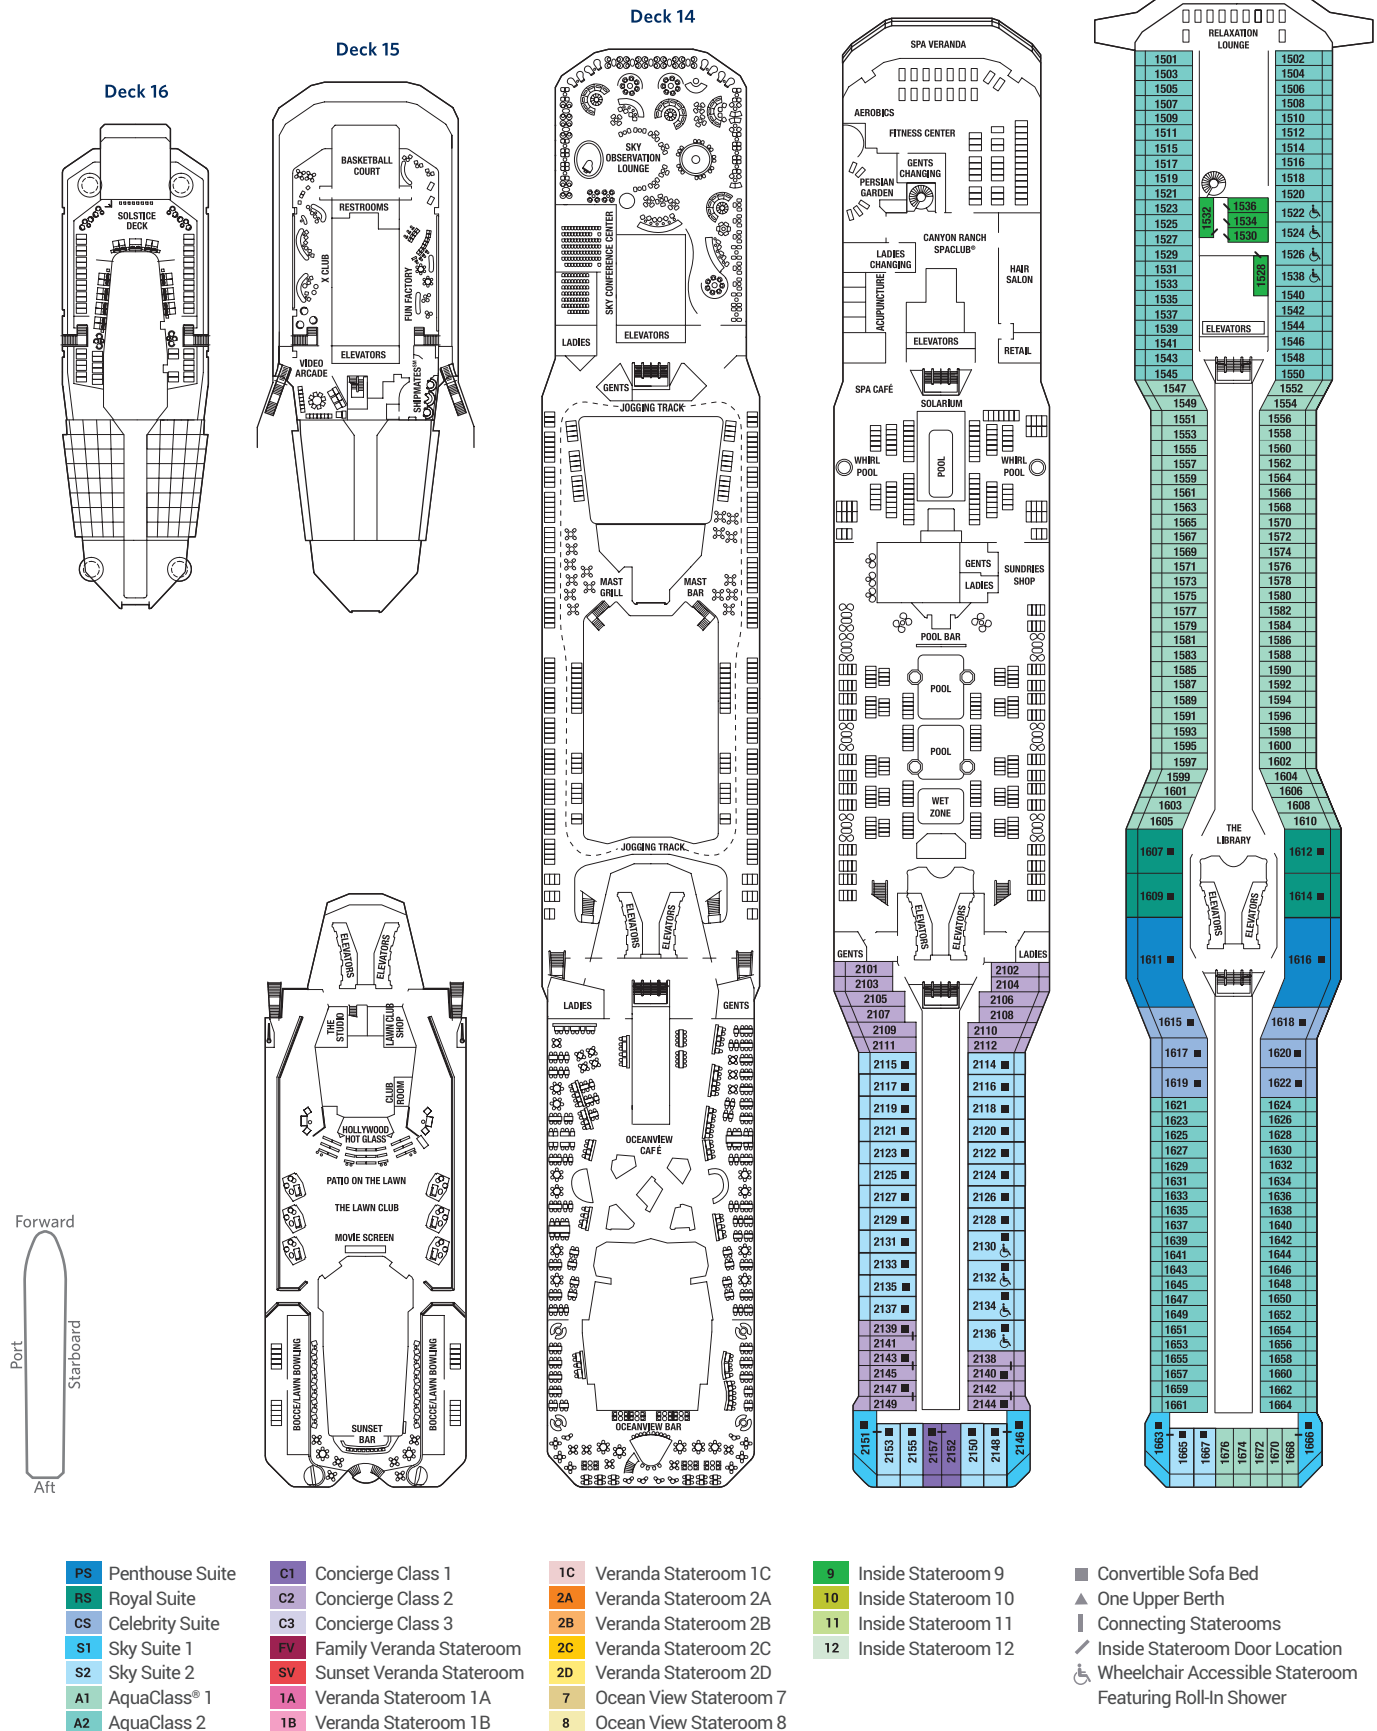

CELEBRITY SOLSTICE® DECK PLANS

SHIP SPECIFICATIONS:

Occupancy: 2,850	Beam: 121 feet	Electric Current: 110/220 AC
Tonnage: 122,400	Draught: 27 feet	Ship's Registry: Malta
Length: 1,041 feet	Cruising Speed: 24 knots	Entered Service: 2008

Staterooms with an upper bed and sofa bed accommodate a maximum of four guests.

Accessible staterooms with a sofa bed accommodate a maximum of three guests.

Accessible suites with a sofa bed accommodate a maximum of four guests.

For an interactive deck plan experience and the most up-to-date deck plans, visit celebritycruises.com.

CELEBRITY SOLSTICE® DECK PLANS

Staterooms with an upper bed and sofa bed accommodate a maximum of four guests.
 Accessible staterooms with a sofa bed accommodate a maximum of three guests.
 Staterooms 1001 and 1002 have partially obstructed veranda views.
 2C Veranda Staterooms have partially obstructed veranda views. 2D Veranda Staterooms have obstructed veranda views.

Deck plans are not drawn to scale. Deck numbers reflect upper guest levels.
 For an interactive deck plan experience and the most up-to-date deck plans, visit celebritycruises.com.

Deck 6

S1 SV 1A 2B 2C 2D