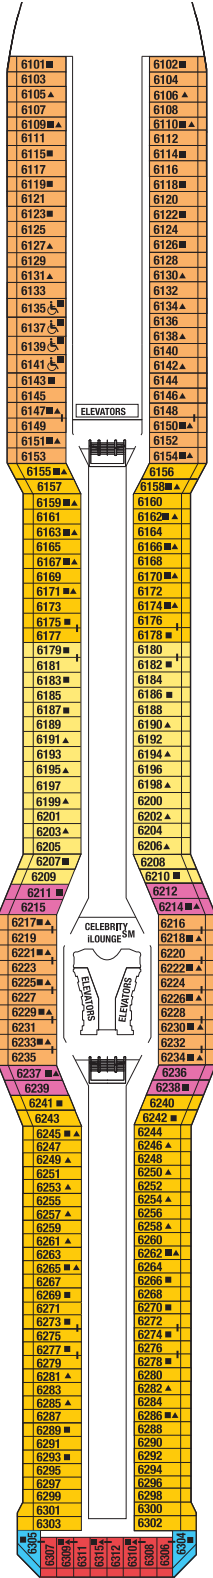

CELEBRITY SOLSTICE® DECK PLANS

SHIP SPECIFICATIONS:

Occupancy: 2,850	Beam: 121 feet	Electric Current: 110/220 AC
Tonnage: 122,400	Draught: 27 feet	Ship's Registry: Malta
Length: 1,041 feet	Cruising Speed: 24 knots	Entered Service: 2008

Staterooms 1547, 1549, 1552, and 1554 have partially obstructed views.

Staterooms 2130, 2132, 2134, and 2136 have roll-in showers, no bathtubs.

Deck plans are not drawn to scale. Deck numbers reflect upper guest levels.

For an interactive deck plan experience and the most up-to-date deck plans, visit celebritycruises.com.

CELEBRITY SOLSTICE® DECK PLANS

Staterooms with an upper bed and sofa bed accommodate a maximum of four guests.
 Accessible staterooms with a sofa bed accommodate a maximum of three guests.
 Staterooms 1001 and 1002 have partially obstructed veranda views.
 2C Veranda Staterooms have partially obstructed veranda views. 2D Veranda Staterooms have obstructed veranda views.

Deck plans are not drawn to scale. Deck numbers reflect upper guest levels.
 For an interactive deck plan experience and the most up-to-date deck plans, visit celebritycruises.com.

Deck 6

S1 SV 1A 2B 2C 2D