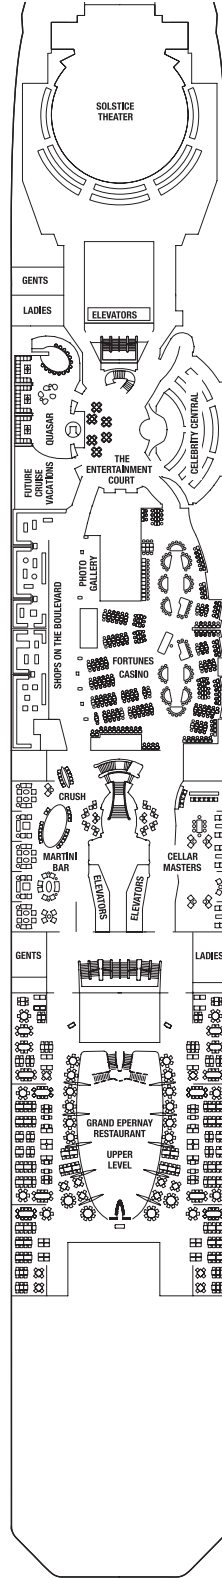

Deck 6

S1 SV 1A 2B 2C 2D

Deck 5

Deck 4

Deck 3

7 8 12

- PS Penthouse Suite
- RS Royal Suite
- CS Celebrity Suite
- S1 Sky Suite 1
- S2 Sky Suite 2
- A1 AquaClass® 1
- A2 AquaClass 2

- C1 Concierge Class 1
- C2 Concierge Class 2
- C3 Concierge Class 3
- FV Family Veranda Stateroom
- SV Sunset Veranda Stateroom
- 1A Veranda Stateroom 1A
- 1B Veranda Stateroom 1B

- 1C Veranda Stateroom 1C
- 2A Veranda Stateroom 2A
- 2B Veranda Stateroom 2B
- 2C Veranda Stateroom 2C
- 2D Veranda Stateroom 2D
- 7 Ocean View Stateroom 7
- 8 Ocean View Stateroom 8

- 9 Inside Stateroom 9
- 10 Inside Stateroom 10
- 11 Inside Stateroom 11
- 12 Inside Stateroom 12

- Convertible Sofa Bed
- ▲ One Upper Berth
- | Connecting Staterooms
- ↘ Inside Stateroom Door Location
- ♿ Wheelchair Accessible Stateroom Featuring Roll-In Shower