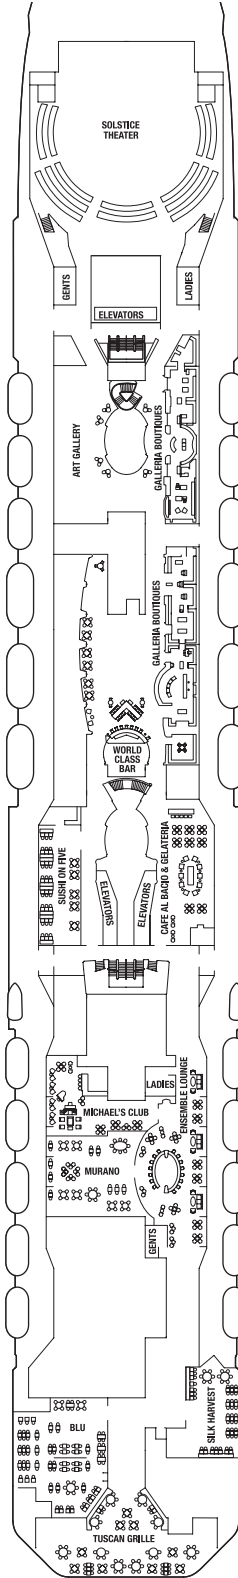

Deck 6

S1 SV 1A 2B 2C 2D

Deck 5

Deck 4

Deck 3

7 8 12

- PS Penthouse Suite
- RS Royal Suite
- CS Celebrity Suite
- S1 Sky Suite 1
- S2 Sky Suite 2
- A1 AquaClass® 1
- A2 AquaClass 2

- C1 Concierge Class 1
- C2 Concierge Class 2
- C3 Concierge Class 3
- FV Family Veranda Stateroom
- SV Sunset Veranda Stateroom
- 1A Veranda Stateroom 1A
- 1B Veranda Stateroom 1B

- 1C Veranda Stateroom 1C
- 2A Veranda Stateroom 2A
- 2B Veranda Stateroom 2B
- 2C Veranda Stateroom 2C
- 2D Veranda Stateroom 2D
- 7 Ocean View Stateroom 7
- 8 Ocean View Stateroom 8

- 9 Inside Stateroom 9
- 10 Inside Stateroom 10
- 11 Inside Stateroom 11
- 12 Inside Stateroom 12

- Convertible Sofa Bed
- ▲ One Upper Berth
- | Connecting Staterooms
- ↘ Inside Stateroom Door Location
- ♿ Wheelchair Accessible Stateroom Featuring Roll-In Shower