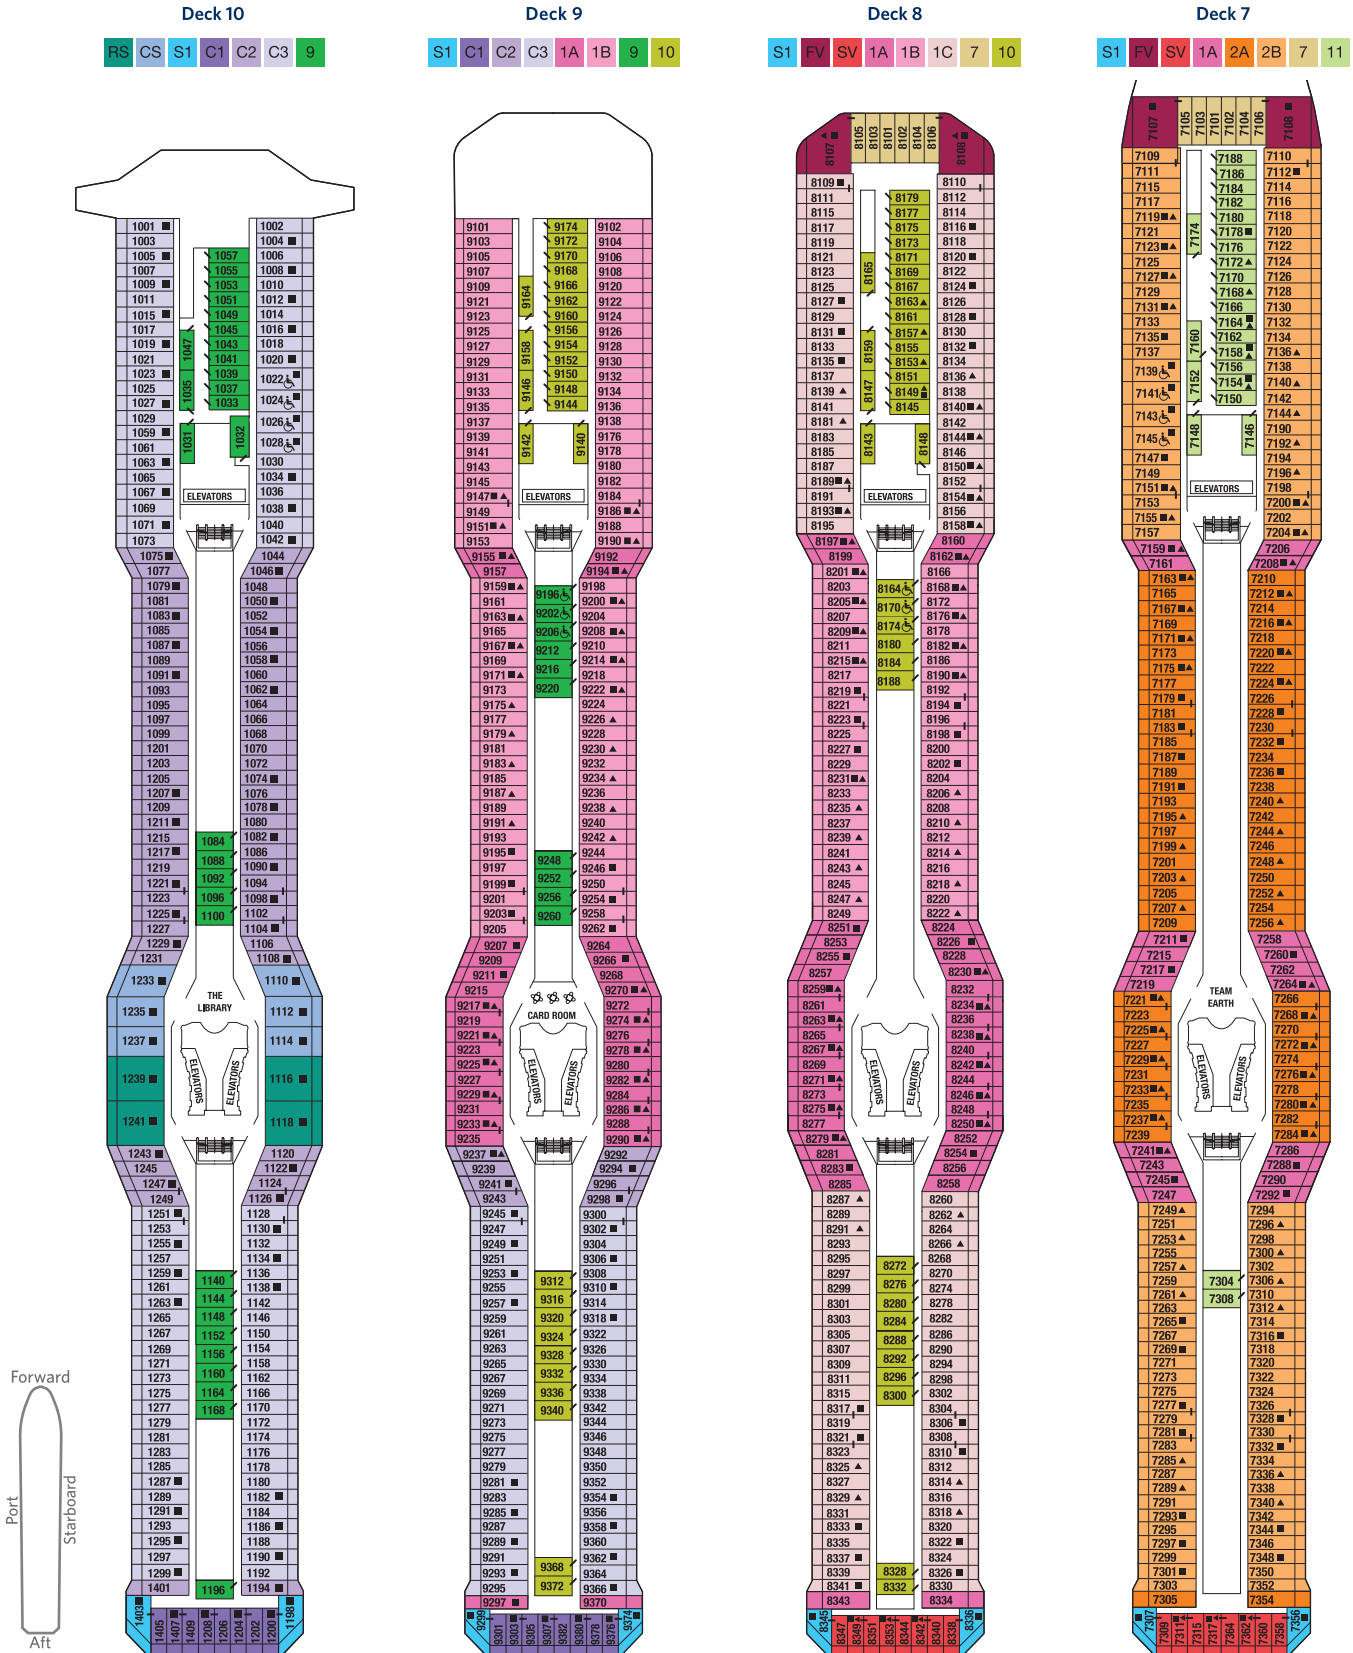

CELEBRITY SOLSTICE® DECK PLANS

SHIP SPECIFICATIONS:

Occupancy: 2,850	Beam: 121 feet	Electric Current: 110/220 AC
Tonnage: 122,400	Draught: 27 feet	Ship's Registry: Malta
Length: 1,041 feet	Cruising Speed: 24 knots	Entered Service: 2008

Staterooms 1547, 1549, 1552, and 1554 have partially obstructed views.

Staterooms 2130, 2132, 2134, and 2136 have roll-in showers, no bathtubs.

Deck plans are not drawn to scale. Deck numbers reflect upper guest levels.

For an interactive deck plan experience and the most up-to-date deck plans, visit celebritycruises.com.

CELEBRITY SOLSTICE® DECK PLANS

Staterooms with an upper bed and sofa bed accommodate a maximum of four guests.
 Accessible staterooms with a sofa bed accommodate a maximum of three guests.
 Staterooms 1001 and 1002 have partially obstructed veranda views.
 2C Veranda Staterooms have partially obstructed veranda views. 2D Veranda Staterooms have obstructed veranda views.

Deck plans are not drawn to scale. Deck numbers reflect upper guest levels.
 For an interactive deck plan experience and the most up-to-date deck plans, visit celebritycruises.com.

Deck 6

S1 SV 1A 2B 2C 2D