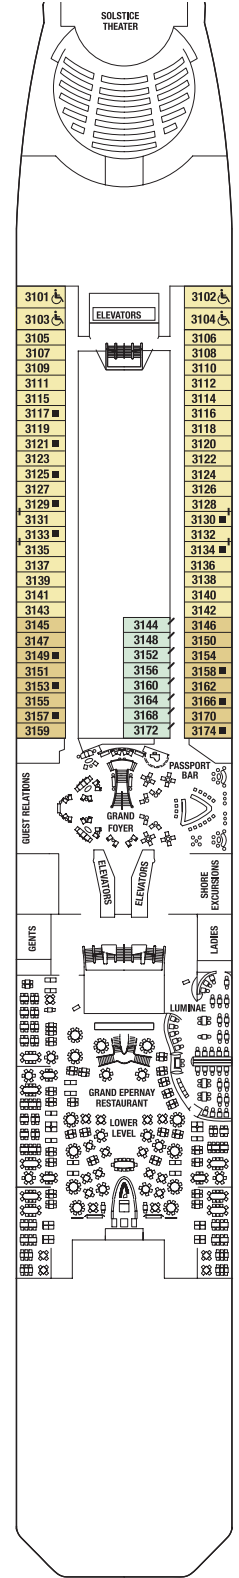

Deck 3

7 8 12

- PS Penthouse Suite
- RS Royal Suite
- CS Celebrity Suite
- S1 Sky Suite 1
- S2 Sky Suite 2
- A1 AquaClass® 1
- A2 AquaClass 2

- C1 Concierge Class 1
- C2 Concierge Class 2
- C3 Concierge Class 3
- FV Family Veranda Stateroom
- SV Sunset Veranda Stateroom
- 1A Veranda Stateroom 1A
- 1B Veranda Stateroom 1B

- 1C Veranda Stateroom 1C
- 2A Veranda Stateroom 2A
- 2B Veranda Stateroom 2B
- 2C Veranda Stateroom 2C
- 2D Veranda Stateroom 2D
- 7 Ocean View Stateroom 7
- 8 Ocean View Stateroom 8

- 9 Inside Stateroom 9
- 10 Inside Stateroom 10
- 11 Inside Stateroom 11
- 12 Inside Stateroom 12

- Convertible Sofa Bed
- ▲ One Upper Berth
- | Connecting Staterooms
- ↘ Inside Stateroom Door Location
- ♿ Wheelchair Accessible Stateroom Featuring Roll-In Shower